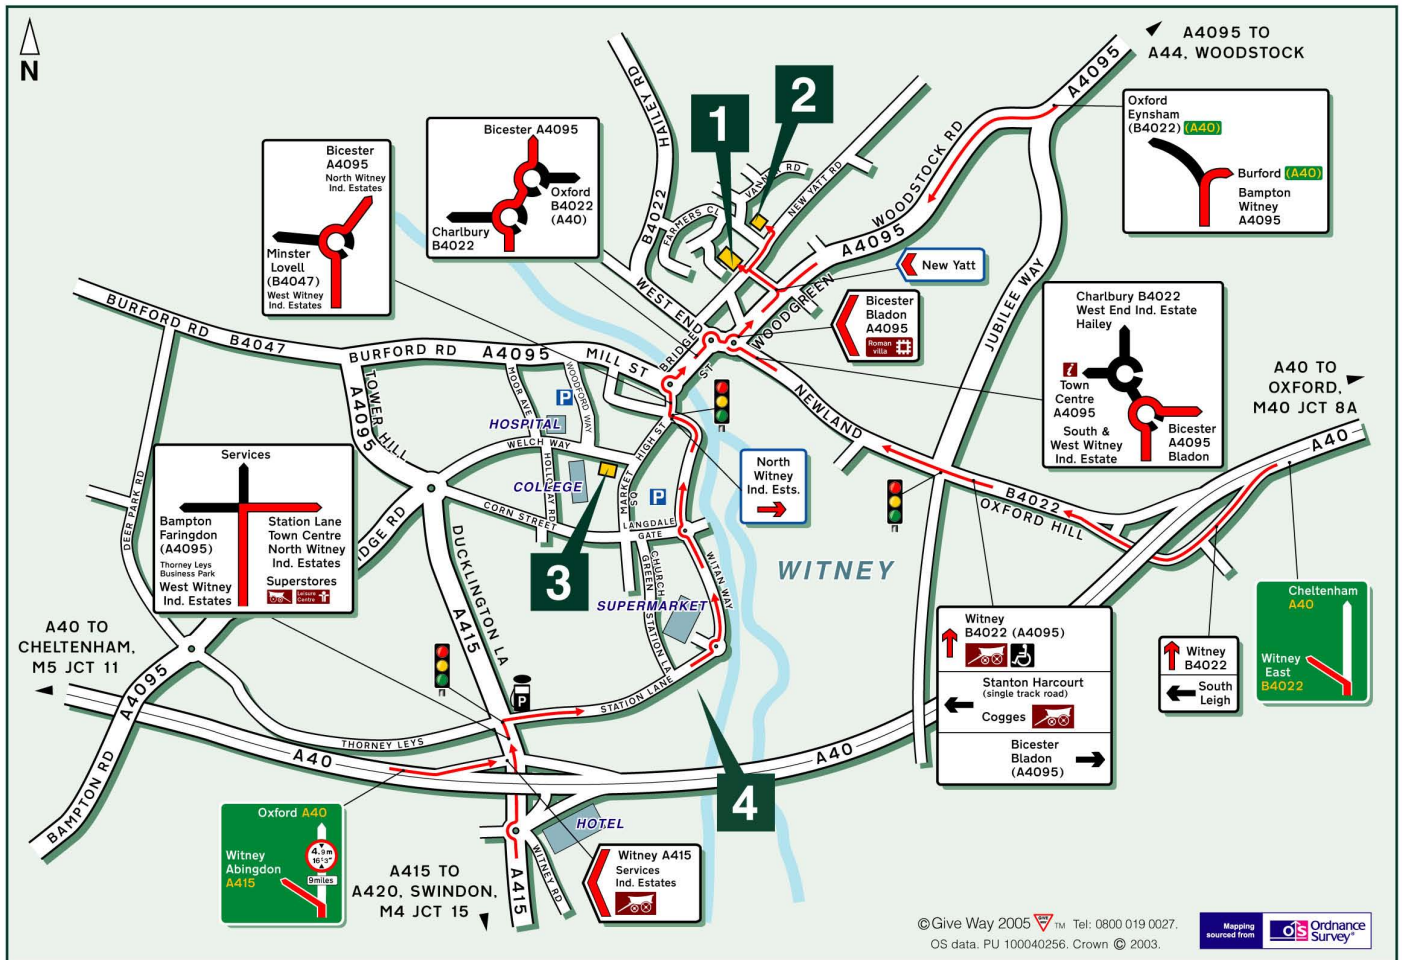

WEST OXFORDSHIRE
DISTRICT COUNCIL

Tel: 01993 861000
Web: www.westoxon.gov.uk

HOW TO FIND US

By Rail:
Long Hanborough station is approximately 15 minutes away by taxi.
Oxford station is approximately 40 minutes away by bus/taxi.

By Bus:
Buses run regularly throughout the day from Oxford bus station and the journey time is approximately 40 minutes.
For information on bus/train operators and times, please visit www.transportdirect.info

Parking Information:
Both our Woodgreen and Elmfield offices have a limited number of visitor's parking spaces available.
Visitors to our Town Centre shop are advised to use the free Public Car Park on Woodford Way.

West Oxfordshire District Council Office Locations:

- 1** Woodgreen
Witney, Oxon OX28 1NB
- 2** Elmfield
New Yatt Road,
Witney, Oxon OX28 1PB
- 3** Town Centre Shop
3 Welch Way
Witney, Oxon OX28 6JH
- 4** Council Depot
Avenue 4, Station Lane,
Witney, Oxon OX28 4BN